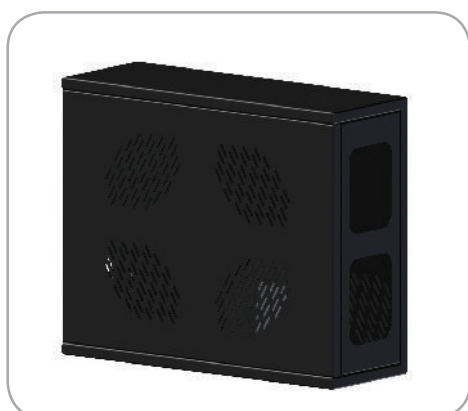

5 Kg

Series TR

TRAC100/101 ■ Computer case with lock (small)

Index	Colour	Package	EAN
TRAC100c-B	■	■	5908252964505
TRAC101c-B	■	■	5908252964581

Package Dimensions [mm] (H x W x D)	550x250x450
Weight [Kg]	4

10 Kg

Series TR

TRAC200/201 ■ Computer case with lock (medium)

Index	Colour	Package	EAN
TRAC200c-B	■	■	5908252964512
TRAC201c-B	■	■	5908252964598

Package Dimensions [mm] (H x W x D)	650x300x550
Weight [Kg]	7

15 Kg

Series TR

TRAC300/301 ■ Computer case with lock (large)

Index	Colour	Package	EAN
TRAC300c-B	■	■	5908252964529
TRAC301c-B	■	■	5908252964536

Package Dimensions [mm] (H x W x D)	650x300x550
Weight [Kg]	10