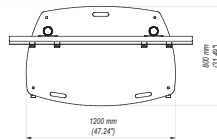

TR6.22 ■ Quad Plasma/LCD Trolley 37"-47"

Features

- 1 Quad Plasma/LCD Trolley
- 2 SOLID BUILD
- 3 CASTERS WITH BRAKES
- 4 CABLE ORGANISER

Technical Data

75x75 mm
100x100 mm
200x100 mm
200x200 mm
300x300 mm
400x200 mm
400x400 mm
600x400 mm
800x200 mm
800x400 mm
1200x400 mm

37"-47"

240 Kg

min. 95x200 mm
max. 460x1420 mm

min. 520 mm
max. 1700 mm

Accessories

TRS4

RF

CH1

Trade Information

Index	Colour	Package	EAN
TR6.22c-B	■	■	5908252962495
TR6.22s-B	■	■	5908252962457
TR6.22w-B	□	■	5908252962464

Package Dimensions [mm] (H x W x D) **1250x360x140**

Weight [Kg] **130**