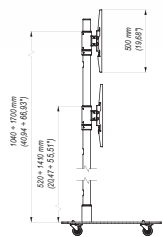

TR6.22 ■ Quad Plasma/LCD Trolley 37"-47"

Features

- 1 Quad Plasma/LCD Trolley
- 2 SOLID BUILD
- 3 CASTERS WITH BRAKES
- 4 CABLE ORGANISER

Technical Data

75x75 mm
100x100 mm
200x100 mm
200x200 mm
300x300 mm
400x200 mm
400x400 mm
600x400 mm
800x200 mm
800x400 mm
1200x400 mm

37"-47"

240 Kg

min. 95x200 mm
max. 460x1420 mm

min. 520 mm
max. 1700 mm

Accessories

TRS4

RF

CH1

Trade Information

Index	Colour	Package	EAN
TR6.22c-B	■	■	5908252962495
TR6.22s-B	■	■	5908252962457
TR6.22w-B	□	■	5908252962464

Package Dimensions [mm] (H x W x D) **1250x360x140**

Weight [Kg] **130**