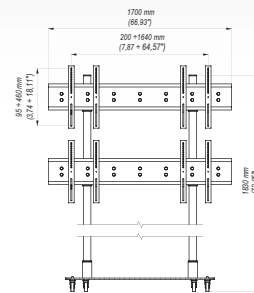

TR6.22 ■ Quad Plasma/LCD Trolley 37"-47"

Features

- 1 Quad Plasma/LCD Trolley
- 2 SOLID BUILD
- 3 CASTERS WITH BRAKES
- 4 CABLE ORGANISER

Technical Data

75x75 mm
100x100 mm
200x100 mm
200x200 mm
300x300 mm
400x200 mm
400x400 mm
600x400 mm
800x200 mm
800x400 mm
1200x400 mm

37"-47"

240 Kg

min. 95x200 mm
max. 460x1420 mm

min. 520 mm
max. 1700 mm

Accessories

TRS4

RF

CH1

Trade Information

Index	Colour	Package	EAN
TR6.22c-B	■	■	5908252962495
TR6.22s-B	■	■	5908252962457
TR6.22w-B	□	■	5908252962464

Package Dimensions [mm] (H x W x D) **1250x360x140**

Weight [Kg] **130**