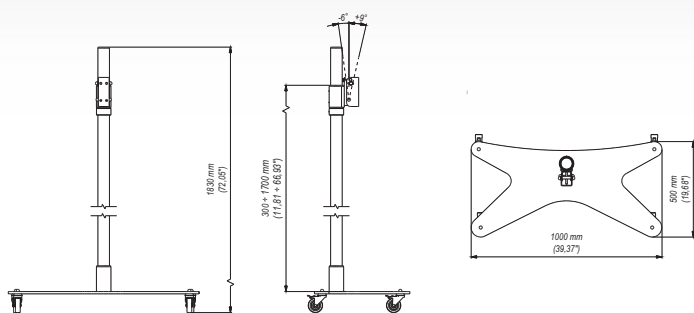

TR4 ■ Plasma/LCD Trolley 22"-60"

Features

- 1 ADJUSTABLE HEIGHT.
variable from 300-1700 mm
- 2 ADJUSTABLE TILT ANGLE
variable from -6°/+9°
- 3 CASTERS WITH BRAKES

Technical Data

75x75 mm
100x100 mm
200x100 mm
200x200 mm
300x300 mm
400x200 mm
400x400 mm
600x400 mm
800x200 mm
800x400 mm

22"-60"

80 Kg

min. 75x75 mm
max. 850x460 mm

-6°/+9°

-3,3°/+3,3°

min. 300 mm
max. 1700 mm

Trade Information

Index	Colour	Package	EAN
TR4c-B	■	■	5908252961399
TR4s-B	■	■	5908252961405

Package Dimensions [mm] (H x W x D)	1800x550x140
Weight [Kg]	45

Accessories

TRS4

RF

LWB1/PWB1/TWB1

CH3