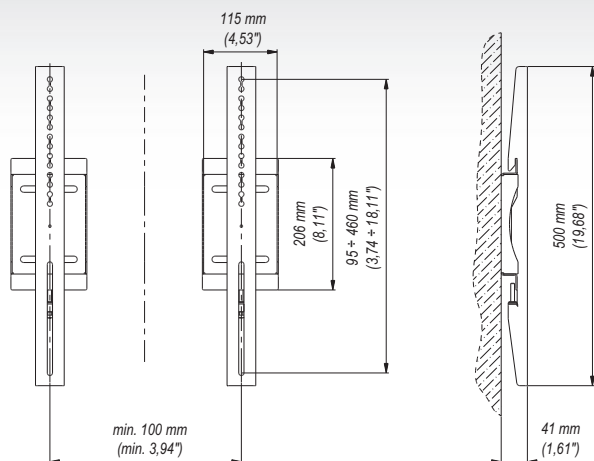

SWB1 ■ Fixed Wall Mount 26"-65"

Features

- 1 **UNIVERSAL**
wide range of the VESA Mount
- 2 **EASY AND QUICK INSTALLATION**
easy installation of the product
- 3 **SAFETY**
safety bolt

Trade Information

Index	Colour	Package	EAN
SWB1c-B	Black	Orange	5908252961313
SWB1s-B	Grey	Orange	5908252961320

Package Dimensions [mm] (H x W x D)	540x300x45
Weight [Kg]	2,60

Technical Data

100x100 mm 200x100 mm 200x200 mm 300x300 mm 400x200 mm 400x400 mm 600x400 mm 800x200 mm 800x400 mm 1200x400 mm	26"-65"	41 mm	min. 100x95 mm max. x/460 mm
	80 Kg		