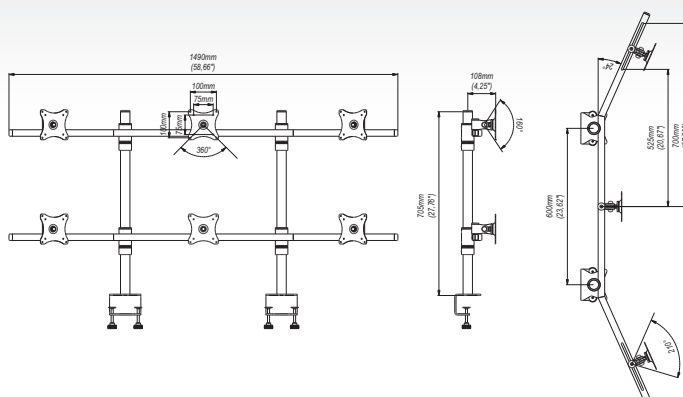

SV17 ■ Hexa-LCD Desk Mount 19"-26"

Features

- 1 **ERGONOMIC AND COMFORTABLE**
parabolic layout of displays
- 2 **MOUNTING OPTION**
2 fixture types included
- 3 **UNIVERSAL**
standard VESA 75x75, 100x100

Technical Data

 75x75 mm 100x100 mm	 19"-26"	 210°	 min. 75x75 mm max. 100x100 mm
 60 Kg	 160°	 360°	

Accessories

Series GDA

Series SVA

Trade Information

Index	Colour	Package	EAN
SV17c-B	■	■	5908252960743
SV17s-B	■	■	5908252960750

Package Dimensions [mm] (H x W x D)	1300x210x170
Weight [Kg]	14,5