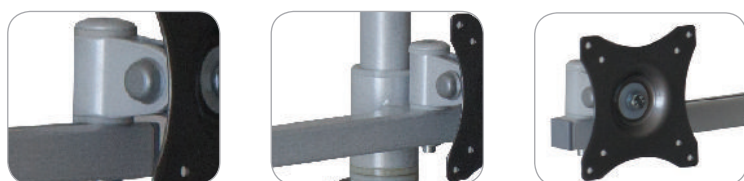

# SV14 ■ Hexa-LCD Desk Mount 14"-22"

## Features

- 1 **ADJUSTABLE POSITION**  
vertical and horizontal with 360° rotation
- 2 **SOLID BUILD**  
3 mm thick powder-coated metal sheet
- 3 **MOUNTING OPTION**  
2 fixture types included

## Technical Data

75x75 mm 100x100 mm	14"-22"	130°	min. 75x75 mm max. 100x100 mm
60 Kg	160°	360°	