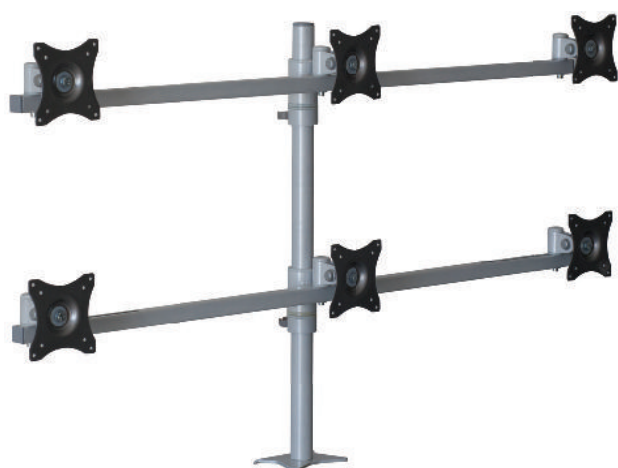

# SV14 ■ Hexa-LCD Desk Mount 14"-22"

## Features

- 1 **ADJUSTABLE POSITION**  
vertical and horizontal with 360° rotation
- 2 **SOLID BUILD**  
3 mm thick powder-coated metal sheet
- 3 **MOUNTING OPTION**  
2 fixture types included

## Technical Data

75x75 mm 100x100 mm	14"-22"	130°	min. 75x75 mm max. 100x100 mm
60 Kg	160°	360°	