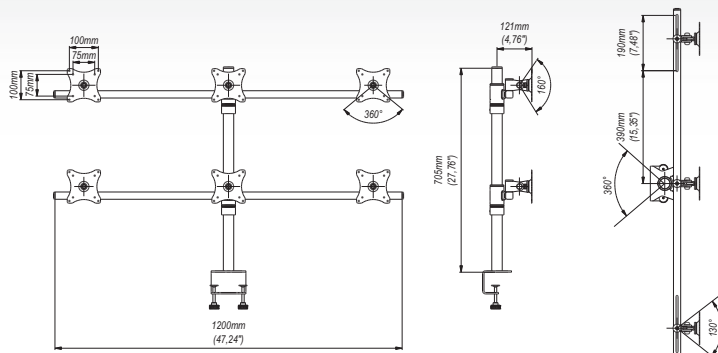

# SV14 ■ Hexa-LCD Desk Mount 14"-22"

## Features

- 1 **ADJUSTABLE POSITION**  
vertical and horizontal with 360° rotation
- 2 **SOLID BUILD**  
3 mm thick powder-coated metal sheet
- 3 **MOUNTING OPTION**  
2 fixture types included

## Technical Data

75x75 mm 100x100 mm	14"-22"	130°	min. 75x75 mm max. 100x100 mm
60 Kg	160°	360°	

## Trade Information

Index	Colour	Package	EAN
SV14c-B	■	■	5908252960682
SV14s-B	■	■	5908252960699
Package Dimensions [mm] (H x W x D)		1300x210x170	
Weight [Kg]		11,5	