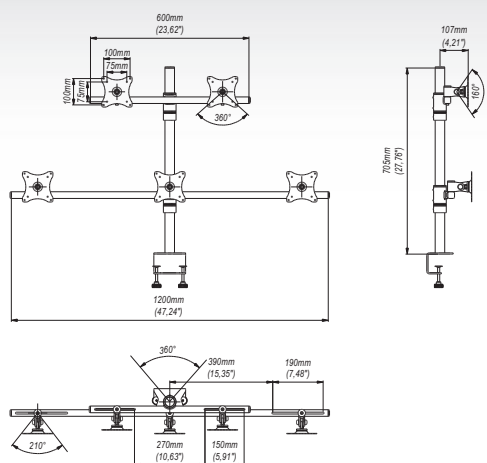

SV12 ■ Penta-LCD Desk Mount 14"-22"

Features

- 1 **UNIVERSAL**
standard VESA 75x75, 100x100
- 2 **ADJUSTABLE POSITION**
vertical and horizontal with 360° rotation
- 3 **MOUNTING OPTION**
2 fixture types included

Technical Data

75x75 mm 100x100 mm	14"-22"	210°	min. 75x75 mm max. 100x100 mm
50 Kg	160°	360°	

Trade Information

Index	Colour	Package	EAN
SV12c-B	■	■	5908252960644
SV12s-B	■	■	5908252960651

Package Dimensions [mm] (H x W x D)	1300x210x170
Weight [Kg]	10