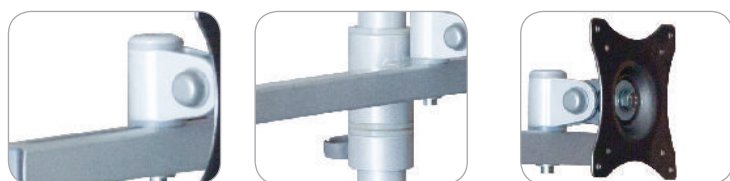

SV12 ■ Penta-LCD Desk Mount 14"-22"

Features

- 1 **UNIVERSAL**
standard VESA 75x75, 100x100
- 2 **ADJUSTABLE POSITION**
vertical and horizontal with 360° rotation
- 3 **MOUNTING OPTION**
2 fixture types included

Technical Data

75x75 mm 100x100 mm	14"-22"	210°	min. 75x75 mm max. 100x100 mm
50 Kg	160°	360°	

Trade Information

Index	Colour	Package	EAN
SV12c-B	■	■	5908252960644
SV12s-B	■	■	5908252960651

Package Dimensions [mm] (H x W x D)	1300x210x170
Weight [Kg]	10