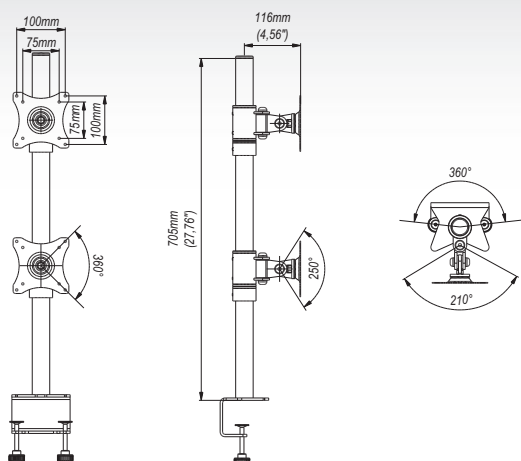

SV08 ■ Double LCD Desk Mount 19"-26"

Features

- 1 **UNIVERSAL**
standard VESA 75x75, 100x100
- 2 **MOUNTING OPTION**
2 fixture types included
- 3 **SOLID BUILD**
3 mm thick powder-coated metal sheet

Technical Data

75x75 mm 100x100 mm	19"-26"	210°	min. 75x75 mm max. 100x100 mm
20 Kg	250°	360°	

Trade Information

Index	Colour	Package	EAN
SV08c-B	■	■	5908252960569
SV08s-B	■	■	5908252960576
Package Dimensions [mm] (H x W x D)		820x190x120	
Weight [Kg]		4.9	