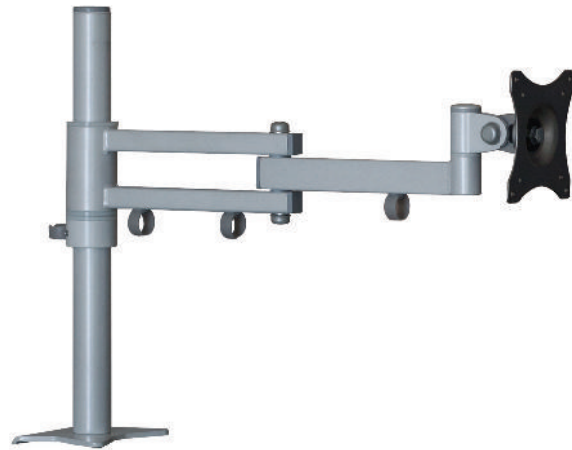

SV04 ■ LCD Desk Mount 19"-26"

Features

- 1 **UNIVERSAL**
standard VESA 75x75, 100x100
- 2 **MOUNTING OPTION**
2 fixture types included
- 3 **CABLE ORGANISER**

Technical Data

 75x75 mm 100x100 mm	 19"-26"	 220°	 min. 75x75 mm max. 100x100 mm
 10 Kg	 250°	 360°	

Accessories

Series GDA

Series SVA

Trade Information

Index	Colour	Package	EAN
SV04c-B	■	■	5908252960507
SV04s-B	■	■	5908252960514
Package Dimensions [mm] (H x W x D)		520x170x130	
Weight [Kg]		4.4	