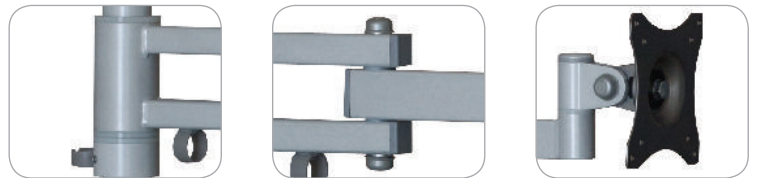

SV04 ■ LCD Desk Mount 19"-26"

Features

- 1 **UNIVERSAL**
standard VESA 75x75, 100x100
- 2 **MOUNTING OPTION**
2 fixture types included
- 3 **CABLE ORGANISER**

Technical Data

 75x75 mm 100x100 mm	 19"-26"	 220°	 min. 75x75 mm max. 100x100 mm
 10 Kg	 250°	 360°	

Accessories

Series GDA

Series SVA

Trade Information

Index	Colour	Package	EAN
SV04c-B	■	■	5908252960507
SV04s-B	■	■	5908252960514
Package Dimensions [mm] (H x W x D)		520x170x130	
Weight [Kg]		4.4	