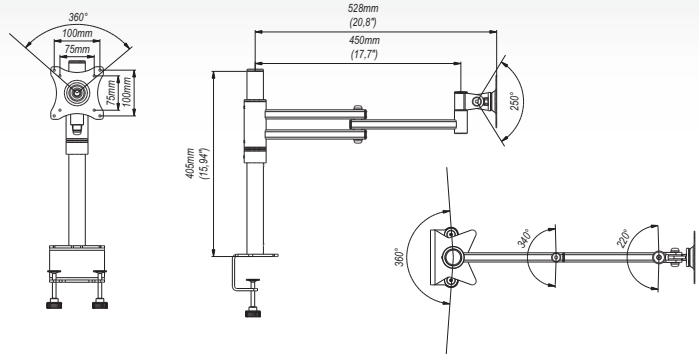

SV04 ■ LCD Desk Mount 19"-26"

Features

- 1 **UNIVERSAL**
standard VESA 75x75, 100x100
- 2 **MOUNTING OPTION**
2 fixture types included
- 3 **CABLE ORGANISER**

Technical Data

 75x75 mm 100x100 mm	 19"-26"	 220°	 min. 75x75 mm max. 100x100 mm
 10 Kg	 250°	 360°	

Accessories

Series GDA

Series SVA

Trade Information

Index	Colour	Package	EAN
SV04c-B	■	■	5908252960507
SV04s-B	■	■	5908252960514
Package Dimensions [mm] (H x W x D)		520x170x130	
Weight [Kg]		4.4	