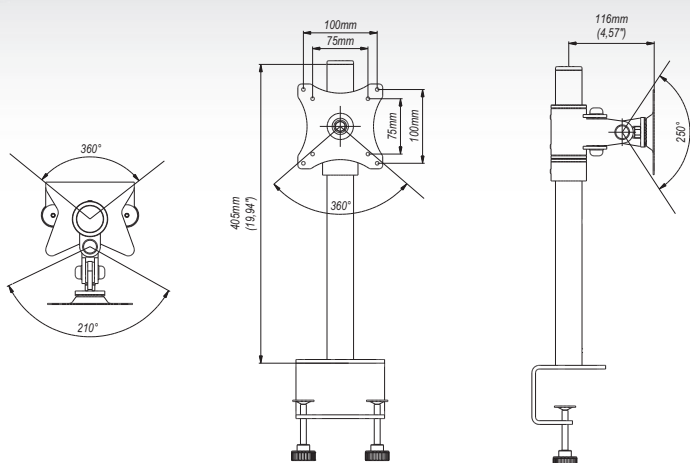

## Features

- 1 MOUNTING OPTION**  
2 fixture types included
- 2 UNIVERSAL**  
standard VESA 75x75, 100x100
- 3 SOLID BUILD**  
3 mm thick powder-coated metal sheet

## Technical Data

|  |                        |         |      |                                  |
|--|------------------------|---------|------|----------------------------------|
|  |                        |         |      |                                  |
|  | 75x75 mm<br>100x100 mm | 14"-26" | 210° | min. 75x75 mm<br>max. 100x100 mm |
|  |                        |         |      |                                  |
|  | 10 Kg                  | 250°    | 360° |                                  |

## Trade Information

| Index   | Colour | Package | EAN           |
|---------|--------|---------|---------------|
| SV01c-B | ■      | ■       | 5908252960408 |
| SV01s-B | ■      | ■       | 5908252960415 |
| SV01w-B | □      | ■       | 5908252962754 |

|  |                    |
|--|--------------------|
| Package Dimensions<br>[mm] (H x W x D) | <b>520x170x130</b> |
| Weight [Kg]                            | <b>3.3</b>         |