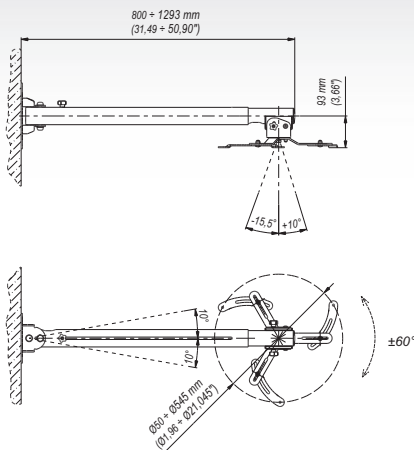

PM7 ■ Projector Wall Mount (3 fixing points)

Features

- 1 **TELESCOPIC MOUNT DESIGN**
adjustable from 800 mm to 1293 mm
- 2 **SOLID BUILD**
3 mm thick powder-coated metal sheet
- 3 **QUICK INSTALLATION**
easy installation of the product

Technical Data

15 Kg

10°/10°

 $-15,5^{\circ}/+10^{\circ}$ min. 800 mm
max. 1293 mm

Trade Information

Index	Colour	Package	EAN
PM7c-B	■	■	5908252963331
PM7s-B	■	■	5908252963348

Package Dimensions [mm] (H x W x D)	900x300x200
Weight [Kg]	5,6