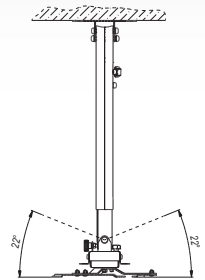

PM6 ■ Projector Ceiling Mount (3 fixing points)

Features

- 1 **ADJUSTABLE POSITION**
height adjustable from 769 mm to 1155 mm
- 2 **QUICK INSTALLATION**
easy installation of the product.
- 3 **SOLID BUILD**
3 mm thick powder-coated metal sheet.

Technical Data

15 Kg

min. 769 mm
max. 1155 mm

/90°

22°/22°

Accessories

Series PSC

PMA1

Trade Information

Index	Colour	Package	EAN
PM6c-B	■	■	5908252963683
PM6s-B	■	■	5908252963829
Package Dimensions [mm] (H x W x D)		550x240x80	
Weight [Kg]		3.2	