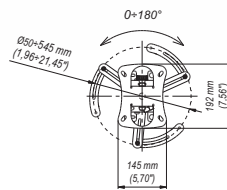

PM6 ■ Projector Ceiling Mount (3 fixing points)

Features

- 1 **ADJUSTABLE POSITION**
height adjustable from 769 mm to 1155 mm
- 2 **QUICK INSTALLATION**
easy installation of the product.
- 3 **SOLID BUILD**
3 mm thick powder-coated metal sheet.

Technical Data

15 Kg

min. 769 mm
max. 1155 mm

/90°

22°/22°

Accessories

Series PSC

PMA1

Trade Information

Index	Colour	Package	EAN
PM6c-B	■	■	5908252963683
PM6s-B	■	■	5908252963829
Package Dimensions [mm] (H x W x D)		550x240x80	
Weight [Kg]		3.2	