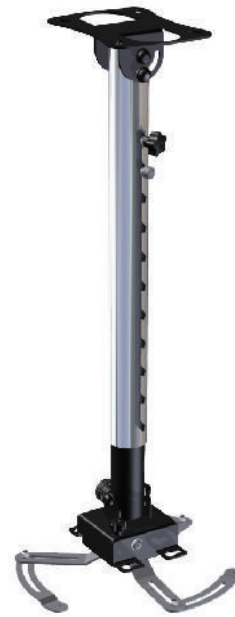

PM6 ■ Projector Ceiling Mount (3 fixing points)

Features

- 1 **ADJUSTABLE POSITION**
height adjustable from 769 mm to 1155 mm
- 2 **QUICK INSTALLATION**
easy installation of the product.
- 3 **SOLID BUILD**
3 mm thick powder-coated metal sheet.

Technical Data

15 Kg

min. 769 mm
max. 1155 mm

/90°

22°/22°

Accessories

Series PSC

PMA1