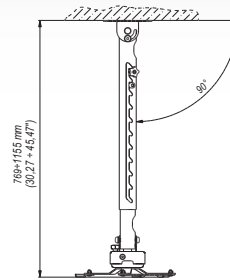

PM6 ■ Projector Ceiling Mount (3 fixing points)

Features

- 1 **ADJUSTABLE POSITION**
height adjustable from 769 mm to 1155 mm
- 2 **QUICK INSTALLATION**
easy installation of the product.
- 3 **SOLID BUILD**
3 mm thick powder-coated metal sheet.

Technical Data

15 Kg

min. 769 mm
max. 1155 mm

/90°

22°/22°

Accessories

Series PSC

PMA1

Trade Information

Index	Colour	Package	EAN
PM6c-B	■	■	5908252963683
PM6s-B	■	■	5908252963829
Package Dimensions [mm] (H x W x D)		550x240x80	
Weight [Kg]		3.2	