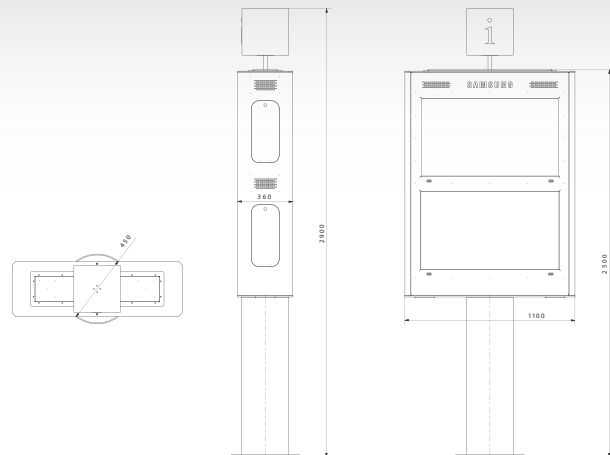

# PDD1 ■ (Public Display Stand Indoor Version)

## Specification

- Solid steel design
- Anti-glare tamper-proof glass
- Internal ventilation system
- Accepts 4 screens
- Easy and simple maintenance

## Technical Data

Screen (not included)  4x40"

Dimensions [mm] (H x W x D) **2500 x 1100 x 360**

## Trade Information

Index	Colour	Package	EAN
PDD1			5908252964628

Package Dimensions [mm] (H x W x D)	<b>2700x1300x500</b>
Weight [Kg]	<b>100</b>