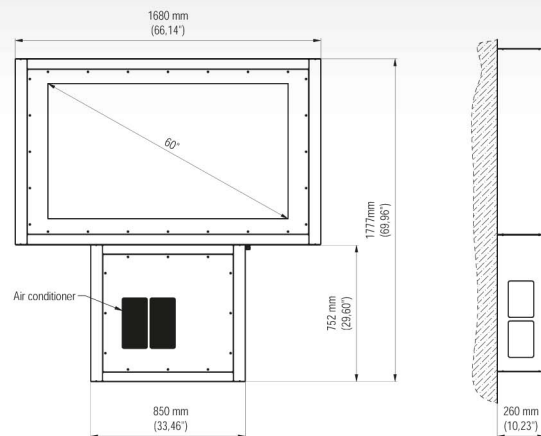

Specification

- Solid steel design
- Anti-glare tamper-proof glass
- Internal ventilation system
- Easy and simple maintenance

Technical Data

Screen (included)  46"

Dimensions [mm] (H x W x D) **1777x1680x260**

Package Dimensions [mm] (H x W x D) **2000x1750x350**

Weight [Kg] (without screen) **185**