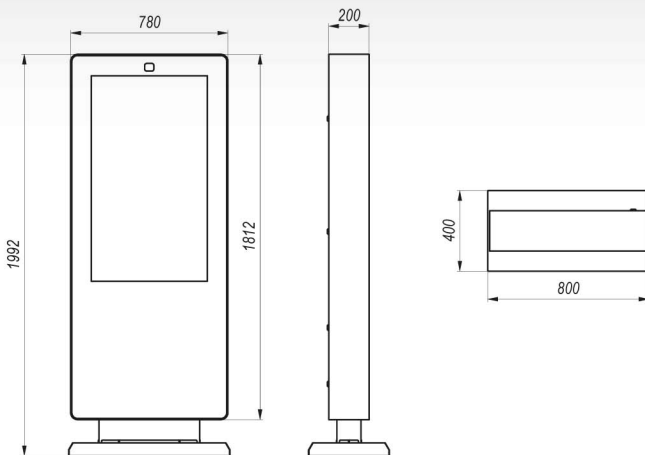

Specification

- Speakers
- Modern design
- Glass front
- Easy maintenance
- Solid steel design

Technical Data

Screen (included)	 46"
Computer (included)	Regular PC
Dimensions [mm] (H x W x D)	1992x780x400

Trade Information

index	Colour	Package	EAN
IDS4602			5908252965045
Package Dimensions [mm] (H x W x D)		2150x800x500	
Weight [Kg] (without screen)		130	

Customization Possibilities

- Detailed PC specs depends on different applications
- Web camera
- Motion sensor
- Other colours available as RAL powder coats
- Speakers
- Industrial PC