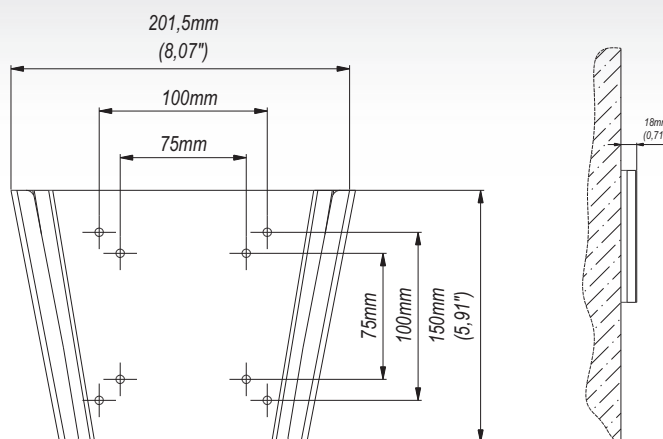

Features

- 1 **MINIMUM WALL DISTANCE**
only 18 mm
- 2 **UNIVERSAL**
standard VESA 75x75, 100x100
- 3 **SOLID BUILD**
powder-coated metal parts

Technical Data

75x75 mm
100x100 mm

14"-26"

18 mm

min. 75x75 mm
max. 100x100 mm

10 Kg

Accessories

Series GDA

Trade Information

Index	Colour	Package	EAN
GD22c-R	Black	Multi	5908252961689
GD22c-B	Black	Single	5908252961177
GD22s-R	Grey	Multi	5908252961672
GD22s-B	Grey	Single	5908252961184

Package Dimensions [mm] (H x W x D)	160x225x20
Weight [Kg]	1