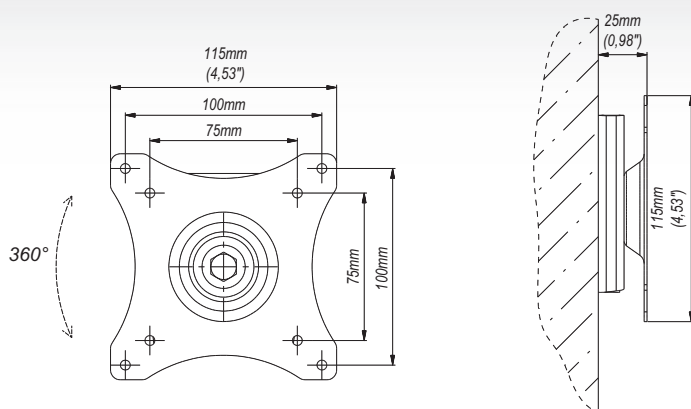

Features

- 1 SCREEN ROTATION
360°
- 2 MINIMUM WALL DISTANCE
only 25 mm
- 3 SAFETY
safety bolt

Technical Data

75x75 mm 100x100 mm	14"-26"	25 mm	min. 75x75 mm max. 100x100 mm
10 Kg	360°		

Trade Information

Index	Colour	Package	EAN
GD03c-B	■	■	5908252960323
GD03s-B	■	■	5908252960330
Package Dimensions [mm] (H x W x D)		135x135x55	
Weight [Kg]		0.55	